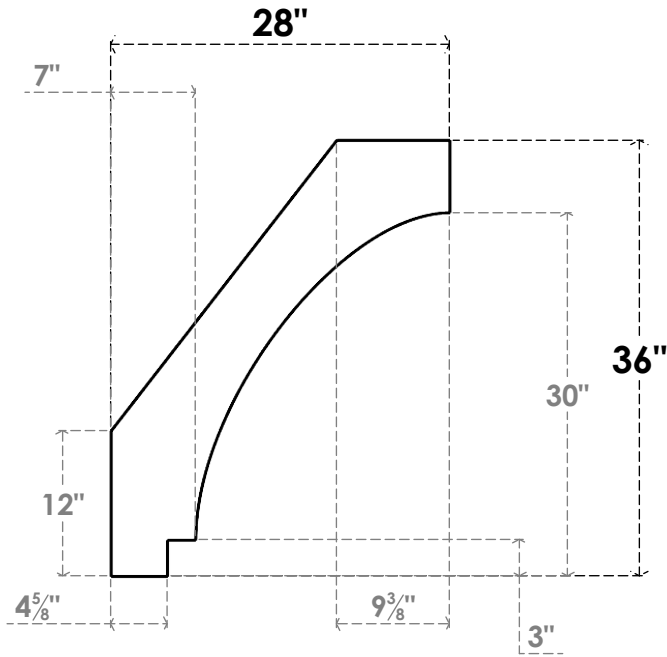

ITEM NUMBER: BRCPC040X28000X36000IMP

4"W X 28"D X 36"H IMPERIAL ARCHITECTURAL GRADE PVC CLOSED KNEE BRACE

SIDE PROFILE

FRONT PROFILE

ISOMETRIC

EKENA MILLWORK
2300 WEST MAIN ST.
CLARKSVILLE, TX 75426
TOLL FREE: 866-607-0453
WWW.EKENAMILLWORK.COM