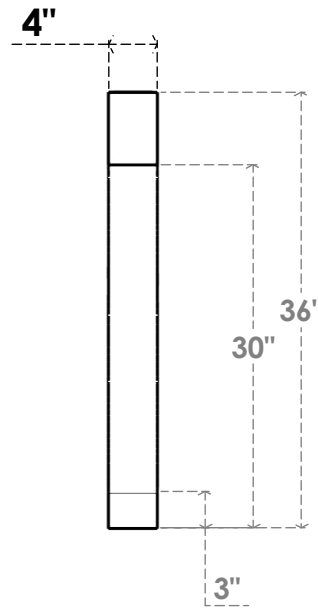

ITEM NUMBER: BRCPC040X28000X36000IMP

4"W X 28"D X 36"H IMPERIAL ARCHITECTURAL GRADE PVC CLOSED KNEE BRACE

SIDE PROFILE

FRONT PROFILE

ISOMETRIC

EKENA MILLWORK
2300 WEST MAIN ST.
CLARKSVILLE, TX 75426
TOLL FREE: 866-607-0453
WWW.EKENAMILLWORK.COM

NOTES

1. INSTALLATION TO BE COMPLETED IN ACCORDANCE WITH MANUFACTURER'S SPECIFICATIONS.
2. DRAWING MAY NOT BE TO SCALE
3. THIS DRAWING IS INTENDED FOR DESIGN AND PLANNING PURPOSES ONLY.
4. ALL INFORMATION CONTAINED HEREIN WAS CURRENT AT THE TIME OF DEVELOPMENT BUT MUST BE REVIEWED AND APPROVED BY THE PRODUCT MANUFACTURER TO BE CONSIDERED ACCURATE.
5. ARCHITECTURAL GRADE PVC PRODUCTS ARE MADE FROM EXPANDED CELLULAR PVC AND COME NATURALLY WHITE BUT MAY BE PAINTED